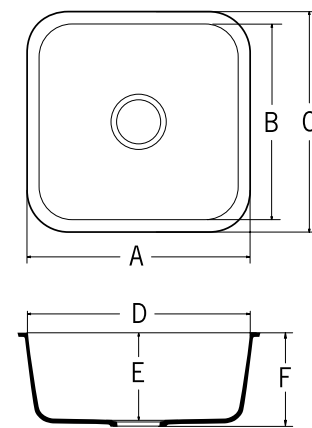

Bowl [For bathroom]
Lavabo [Salle de bains]

A3211

| | | |
|---|-------|------------|
| A | 548mm | (21-9/16") |
| B | 66mm | (2-5/8") |
| C | 356mm | (14") |
| D | 396mm | (15-9/16") |
| E | 508mm | (20") |
| F | 156mm | (6-1/8") |
| G | 173mm | (6-13/16") |

A2321

| | | |
|---|-------|-------------|
| A | 834mm | (32-13/16") |
| B | 244mm | (9-5/8") |
| C | 488mm | (19-1/4") |
| D | 548mm | (21-9/16") |
| E | 287mm | (11-5/16") |
| F | 446mm | (17-9/16") |
| G | 191mm | (7-1/2") |
| H | 229mm | (9") |
| I | 244mm | (9-5/8") |

A2341

| | | |
|---|-------|-----------|
| A | 886mm | (34-7/8") |
| B | 213mm | (8-3/8") |
| C | 426mm | (16-3/4") |
| D | 486mm | (19-1/8") |
| E | 254mm | (10") |
| F | 533mm | (21") |
| G | 127mm | (5") |
| H | 191mm | (7-1/2") |
| I | 206mm | (8-1/16") |

Sink [For kitchen]
Evier [Cuisine]

A1131

| | | |
|---|-------|------------|
| A | 341mm | (13-7/16") |
| B | 400mm | (15-3/4") |
| C | 460mm | (18-1/8") |
| D | 281mm | (11-1/16") |
| E | 133mm | (5-1/4") |
| F | 148mm | (5-7/8") |