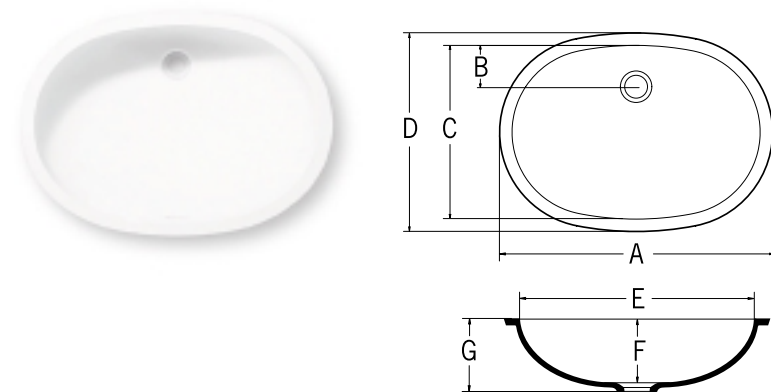

A3201

| | | |
|---|-------|-------------|
| A | 517mm | (20-3/8") |
| B | 86mm | (3-3/8") |
| C | 346mm | (13-5/8") |
| D | 386mm | (15-3/16") |
| E | 477mm | (18-13/16") |
| F | 140mm | (5-1/2") |
| G | 157mm | (6-3/16") |

Bowl [For bathroom]
Lavabo [Salle de bains]

A3211

| | | |
|---|-------|------------|
| A | 548mm | (21-9/16") |
| B | 66mm | (2-5/8") |
| C | 356mm | (14") |
| D | 396mm | (15-9/16") |
| E | 508mm | (20") |
| F | 156mm | (6-1/8") |
| G | 173mm | (6-13/16") |