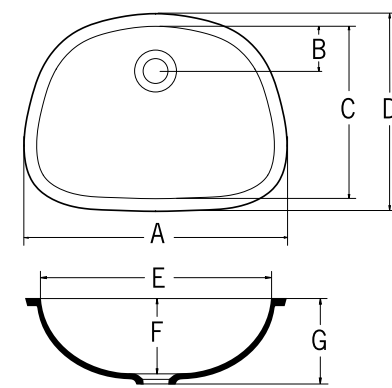

INSTALLATION OPTIONS | OPTION POUR L'INSTALLATION

Bowl [For bathroom]

Lavabo [Salle de bains]

A3201

A	517mm	(20-3/8")
B	86mm	(3-3/8")
C	346mm	(13-5/8")
D	386mm	(15-3/16")
E	477mm	(18-13/16")
F	140mm	(5-1/2")
G	157mm	(6-3/16")