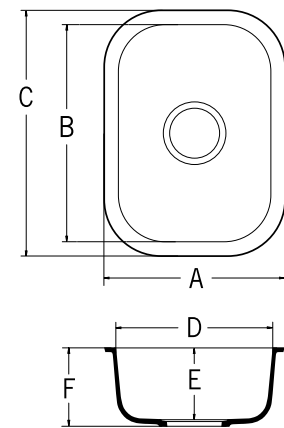

Bowl [For bathroom]
Lavabo [Salle de bains]

A3211

| | | |
|---|-------|------------|
| A | 548mm | (21-9/16") |
| B | 66mm | (2-5/8") |
| C | 356mm | (14") |
| D | 396mm | (15-9/16") |
| E | 508mm | (20") |
| F | 156mm | (6-1/8") |
| G | 173mm | (6-13/16") |

A2321

| | | |
|---|-------|-------------|
| A | 834mm | (32-13/16") |
| B | 244mm | (9-5/8") |
| C | 488mm | (19-1/4") |
| D | 548mm | (21-9/16") |
| E | 287mm | (11-5/16") |
| F | 446mm | (17-9/16") |
| G | 191mm | (7-1/2") |
| H | 229mm | (9") |
| I | 244mm | (9-5/8") |

A2341

| | | |
|---|-------|-----------|
| A | 886mm | (34-7/8") |
| B | 213mm | (8-3/8") |
| C | 426mm | (16-3/4") |
| D | 486mm | (19-1/8") |
| E | 254mm | (10") |
| F | 533mm | (21") |
| G | 127mm | (5") |
| H | 191mm | (7-1/2") |
| I | 206mm | (8-1/16") |

Sink [For kitchen]
Evier [Cuisine]

A1131

| | | |
|---|-------|------------|
| A | 341mm | (13-7/16") |
| B | 400mm | (15-3/4") |
| C | 460mm | (18-1/8") |
| D | 281mm | (11-1/16") |
| E | 133mm | (5-1/4") |
| F | 148mm | (5-7/8") |