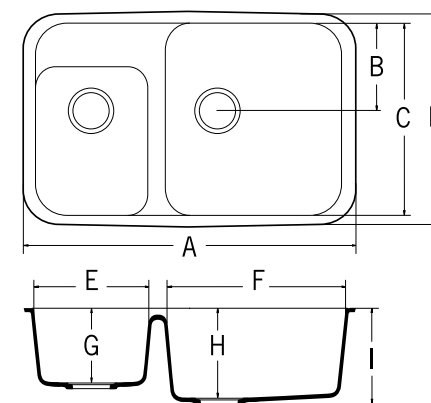

Bowl [For bathroom]
Lavabo [Salle de bains]

A3211

| | | |
|---|-------|------------|
| A | 548mm | (21-9/16") |
| B | 66mm | (2-5/8") |
| C | 356mm | (14") |
| D | 396mm | (15-9/16") |
| E | 508mm | (20") |
| F | 156mm | (6-1/8") |
| G | 173mm | (6-13/16") |

Sink [For kitchen]
Evier [Cuisine]

A1121

| | | |
|---|-------|-------------|
| A | 326mm | (12-13/16") |
| B | 356mm | (14") |
| C | 416mm | (16-3/8") |
| D | 266mm | (10-3/8") |
| E | 165mm | (6-1/2") |
| F | 180mm | (7-1/16") |

A2321

| | | |
|---|-------|-------------|
| A | 834mm | (32-13/16") |
| B | 244mm | (9-5/8") |
| C | 488mm | (19-1/4") |
| D | 548mm | (21-9/16") |
| E | 287mm | (11-5/16") |
| F | 446mm | (17-9/16") |
| G | 191mm | (7-1/2") |
| H | 229mm | (9") |
| I | 244mm | (9-5/8") |

A2341

| | | |
|---|-------|-----------|
| A | 886mm | (34-7/8") |
| B | 213mm | (8-3/8") |
| C | 426mm | (16-3/4") |
| D | 486mm | (19-1/8") |
| E | 254mm | (10") |
| F | 533mm | (21") |
| G | 127mm | (5") |
| H | 191mm | (7-1/2") |
| I | 206mm | (8-1/16") |