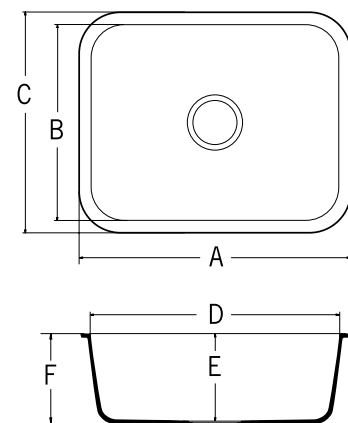

A1231

A	592mm	(23-5/16")
B	422mm	(16-5/8")
C	482mm	(19")
D	532mm	(20-15/16")
E	187mm	(7-3/8")
F	202mm	(7-15/16")