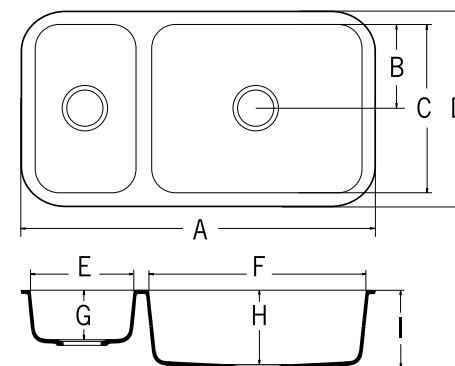

Bowl [For bathroom]
Lavabo [Salle de bains]

A3211

| | | |
|---|-------|------------|
| A | 548mm | (21-9/16") |
| B | 66mm | (2-5/8") |
| C | 356mm | (14") |
| D | 396mm | (15-9/16") |
| E | 508mm | (20") |
| F | 156mm | (6-1/8") |
| G | 173mm | (6-13/16") |

Sink [For kitchen]
Evier [Cuisine]

A1121

| | | |
|---|-------|-------------|
| A | 326mm | (12-13/16") |
| B | 356mm | (14") |
| C | 416mm | (16-3/8") |
| D | 266mm | (10-3/8") |
| E | 165mm | (6-1/2") |
| F | 180mm | (7-1/16") |

A2321

| | | |
|---|-------|-------------|
| A | 834mm | (32-13/16") |
| B | 244mm | (9-5/8") |
| C | 488mm | (19-1/4") |
| D | 548mm | (21-9/16") |
| E | 287mm | (11-5/16") |
| F | 446mm | (17-9/16") |
| G | 191mm | (7-1/2") |
| H | 229mm | (9") |
| I | 244mm | (9-5/8") |

A2341

| | | |
|---|-------|-----------|
| A | 886mm | (34-7/8") |
| B | 213mm | (8-3/8") |
| C | 426mm | (16-3/4") |
| D | 486mm | (19-1/8") |
| E | 254mm | (10") |
| F | 533mm | (21") |
| G | 127mm | (5") |
| H | 191mm | (7-1/2") |
| I | 206mm | (8-1/16") |