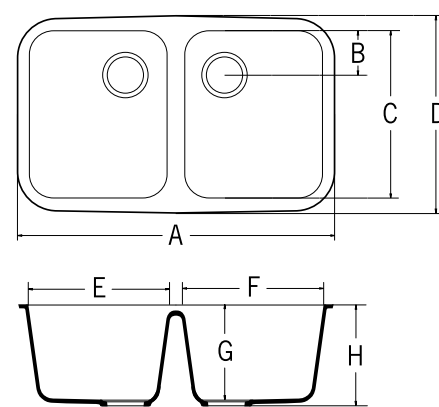

A2321

| | | |
|---|-------|-------------|
| A | 834mm | (32-13/16") |
| B | 244mm | (9-5/8") |
| C | 488mm | (19-1/4") |
| D | 548mm | (21-9/16") |
| E | 287mm | (11-5/16") |
| F | 446mm | (17-9/16") |
| G | 191mm | (7-1/2") |
| H | 229mm | (9") |
| I | 244mm | (9-5/8") |

A2341

| | | |
|---|-------|-----------|
| A | 886mm | (34-7/8") |
| B | 213mm | (8-3/8") |
| C | 426mm | (16-3/4") |
| D | 486mm | (19-1/8") |
| E | 254mm | (10") |
| F | 533mm | (21") |
| G | 127mm | (5") |
| H | 191mm | (7-1/2") |
| I | 206mm | (8-1/16") |

Sink [For kitchen]
Evier [Cuisine]

A1131

| | | |
|---|-------|------------|
| A | 341mm | (13-7/16") |
| B | 400mm | (15-3/4") |
| C | 460mm | (18-1/8") |
| D | 281mm | (11-1/16") |
| E | 133mm | (5-1/4") |
| F | 148mm | (5-7/8") |

A1231

| | | |
|---|-------|-------------|
| A | 592mm | (23-5/16") |
| B | 422mm | (16-5/8") |
| C | 482mm | (19") |
| D | 532mm | (20-15/16") |
| E | 187mm | (7-3/8") |
| F | 202mm | (7-15/16") |

Sink [For kitchen]
Evier [Cuisine]