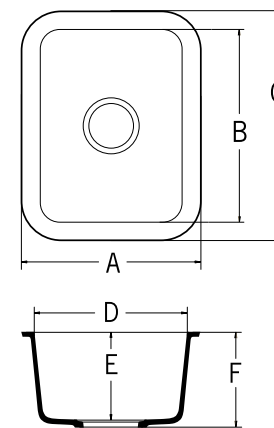

Bowl [For bathroom]
Lavabo [Salle de bains]

A3211

| | | |
|---|-------|------------|
| A | 548mm | (21-9/16") |
| B | 66mm | (2-5/8") |
| C | 356mm | (14") |
| D | 396mm | (15-9/16") |
| E | 508mm | (20") |
| F | 156mm | (6-1/8") |
| G | 173mm | (6-13/16") |

A3181

| | | |
|---|-------|-------------|
| A | 462mm | (18-3/16") |
| B | 94mm | (3-11/16") |
| C | 336mm | (13-1/4") |
| D | 376mm | (14-13/16") |
| E | 422mm | (16-5/8") |
| F | 139mm | (5-1/2") |
| G | 156mm | (6-1/8") |

A2321

| | | |
|---|-------|-------------|
| A | 834mm | (32-13/16") |
| B | 244mm | (9-5/8") |
| C | 488mm | (19-1/4") |
| D | 548mm | (21-9/16") |
| E | 287mm | (11-5/16") |
| F | 446mm | (17-9/16") |
| G | 191mm | (7-1/2") |
| H | 229mm | (9") |
| I | 244mm | (9-5/8") |

A2341

| | | |
|---|-------|-----------|
| A | 886mm | (34-7/8") |
| B | 213mm | (8-3/8") |
| C | 426mm | (16-3/4") |
| D | 486mm | (19-1/8") |
| E | 254mm | (10") |
| F | 533mm | (21") |
| G | 127mm | (5") |
| H | 191mm | (7-1/2") |
| I | 206mm | (8-1/16") |