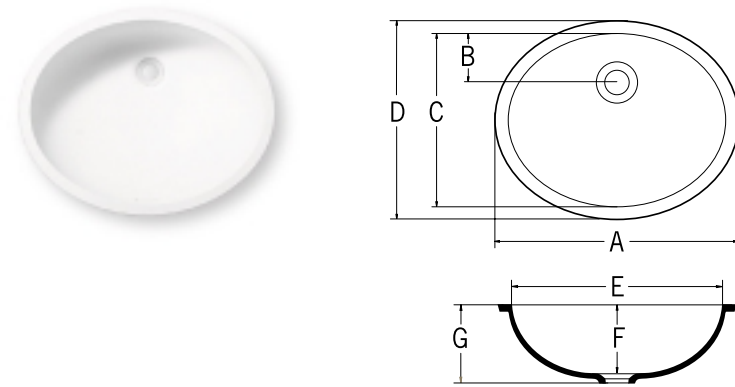

A3181

A	462mm	(18-3/16")
B	94mm	(3-11/16")
C	336mm	(13-1/4")
D	376mm	(14-13/16")
E	422mm	(16-5/8")
F	139mm	(5-1/2")
G	156mm	(6-1/8")